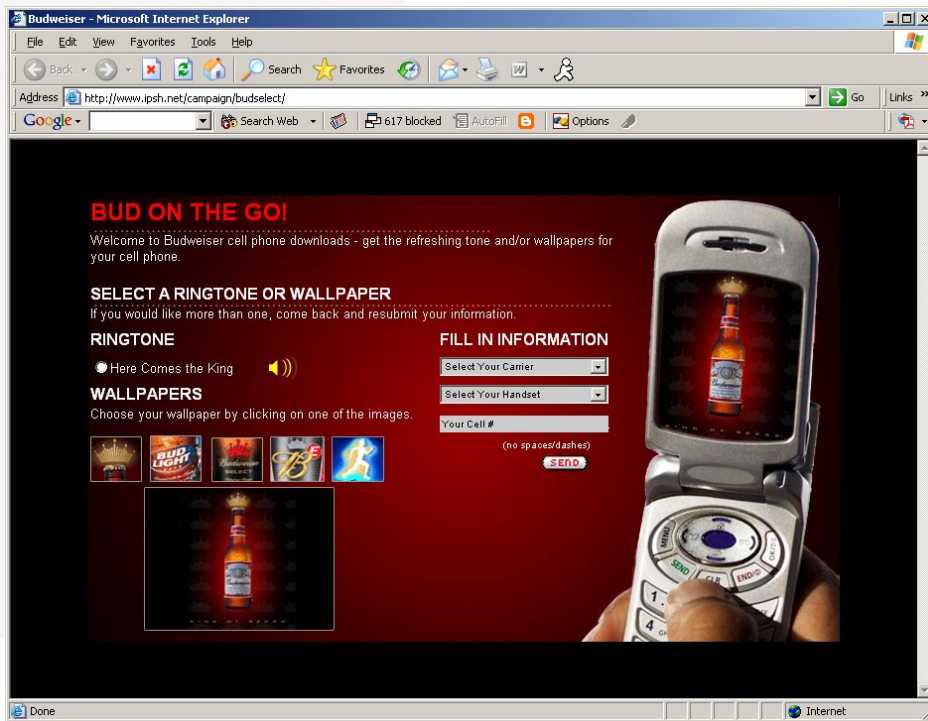

ipsh! MMS

turnkey mobile multimedia messaging solutions

ipsh! MMS provides a turnkey mechanism for any brand to disseminate custom ringtones (monophonic, polyphonic, truetone), wallpapers, and mobile videos to over 300 different handsets across all major US carriers. ipsh! not only creates the web-based UI for the user to make their selection, but also produces/converts the mobile content from any raw audio/video format (JPEGs for wallpapers, MP3s for ringtones, MPEGs for video). Other features include real-time user handset/carrier detection and 'on the fly' optimization for over 300 handsets screens/speakers for appropriate mobile content.